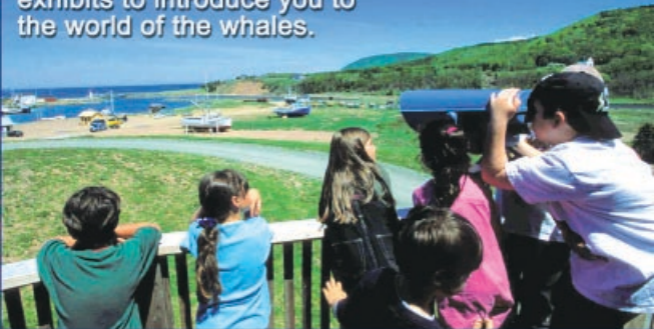

Whale Interpretive Centre

PLEASANT BAY
CAPE BRETON

A visit to the Whale Interpretive Centre at Pleasant Bay is a great way to enhance your whale watching adventure. We have a gallery full of exhibits to introduce you to the world of the whales.